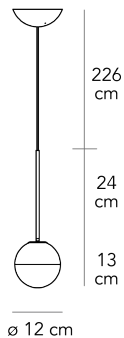

Suspension lamp with diffused and dimmable light. Frame made of chromed metal with double interchangeable stem. Diffuser made of opal-glass with satin-finish. Transparent power cable. Painted polycarbonate ceiling rose. Bulb not included.