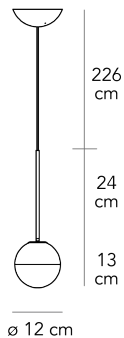

Suspension lamp with diffused and dimmable light. Frame made of chromed metal with double interchangeable stem. Diffuser made of opalyne blown glass with satin-finish. Transparent power cable. Painted polycarbonate ceiling rose. Bulb not included.