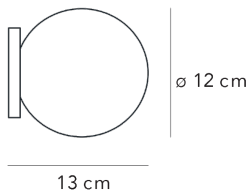

Wall/ceiling lamp with diffused and dimmable light. Galvanized metal frame. Diffuser made of opalyne blown glass with satin-finish. Bulb not included.

MADE IN

IT

DIMMER

Dimmable

CERTIFICATIONS

CE **EAC** **IP40**