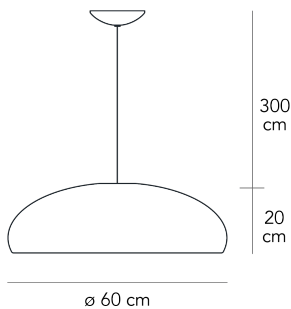

PANGEN

Historical Archive, 2012

This lampshade is a fluid, minimal dome shape, its lacquer finish and modern colors ensuring surprising lighting. Available in suspension and ceiling mounted versions.

Suspension lamp with direct and dimmable light. Top diffuser made of painted metal. Bottom diffuser made of opaline polycarbonate. Transparent power cable. Chromed polycarbonate ceiling rose. Bulb not included.

MATERIAL DESCRIPTION

polymer, metal

COLOR DESCRIPTION SKU

white

GROUP TENSION

Bulb

ENERGY CLASS

A → G