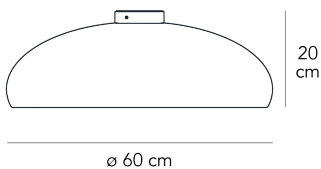

PANGEN

Historical Archive, 2012

This lampshade is a fluid, minimal dome shape, its lacquer finish and modern colors ensuring surprising lighting. Available in suspension and ceiling mounted versions.

Ceiling lamp with direct and dimmable light. Top diffuser made of painted metal. Bottom diffuser made of opaline polycarbonate. Chromed metal wall bracket. Bulb not included.