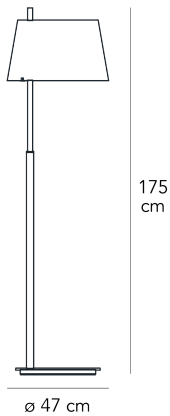

PASSION MEDIUM

Studio Beretta Associati, 2004

Passion is a harmonious union of the delicateness of frosted glass and the pureness of metal. Available in suspension, table, and floor versions. In the latter, the stem is placed off centre on the base.

Floor lamp with diffused light dimmable with sliding switch. Top frame and reflector made of chromed metal. Diffuser made of blown glass with satin-finish. Transparent power cable, dimmer and plug. European two-pole plug. Bulb not included.