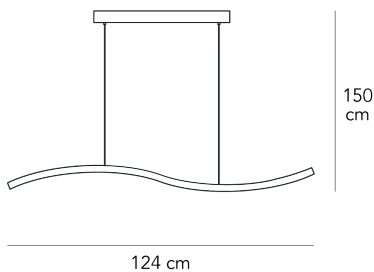

Suspension lamp with direct light not dimmable. Frame made of curved extruded aluminium with painted finish. Methacrylate pinwale diffuser. Transparent power cable. Raceway in glossy anodized aluminium. Integrated led.