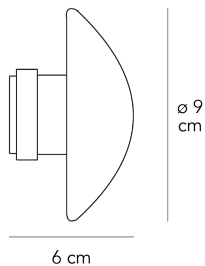

SILLABA SMALL

Piero Castiglioni, 1988

Designed for either wall or ceiling installation, Sillaba combines discretion and pureness, furnishing any room with its minimal presence.

Wall/ceiling lamp with diffused and dimmable light. Frame made of hermoplastic material. Diffuser made of printed borosilicate glass with sandblasted on the outside. Transformer and bulb not included.