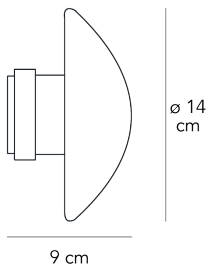

SILLABA LARGE

Piero Castiglioni, 1988

Designed for either wall or ceiling installation, Sillaba combines discretion and pureness, furnishing any room with its minimal presence.

Wall/ceiling lamp with diffused and dimmable light. Painted metal frame. Diffuser made of printed borosilicate glass with sandblasted on the outside. Integrated led.