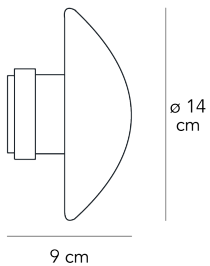

SILLABA LARGE

Piero Castiglioni, 1988

Designed for either wall or ceiling installation, Sillaba combines discretion and pureness, furnishing any room with its minimal presence.

Wall/ceiling lamp with diffused and dimmable light. Painted metal frame. Diffuser made of printed borosilicate glass with sandblasted on the outside. Integrated led.