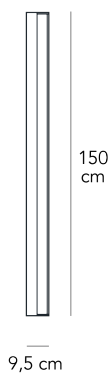

SLOT MEDIUM

David Chipperfield, 2005

A series of recessed lamps for walls or ceilings that give indirect light. The essential design creates a luminous effect similar to a blade of light on the wall.

Built-in wall/ceiling lamp with indirect and dimmable light 1-10 V. Painted formwork for plasterboard installing. Light source cover door held in position by two magnets. Bulb not included. For correct installation the lamp includes a 4mm-slit on all 4 sides.

RECOMMENDED SOURCE
FL 1x35W G5

SKU
F357065200BINE