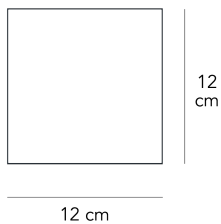

Wall/ceiling lamp with diffused light, phase cut dimmer. Corian frame. Diffuser made of screen-printed glass. Integrated led.

MADE IN

IT

DIMMER

Dimmable

COLOR

MATERIAL DESCRIPTION

glass, metal