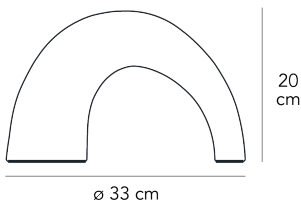

MADE IN

IT

MATERIAL DESCRIPTION

glass

ALIMENTATION CABLE

Transparent

COLOR DESCRIPTION SKU

white