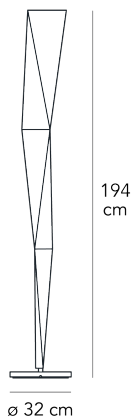

VERTIGO

Marco Acerbis, 2005

This indirect light floor lamp with its distinctive sharp corners and edges is the result of folding a fine sheet of aluminum. The structure is mounted on a steel base and can be rotated 320°.

Floor lamp with indirect light and dimmable by switch button. Painted metal frame. Black power cable, dimmer and plug. Plug-in power supply with interchangeable plugs (UK - USA - UE). Integrated led.

MADE IN

IT

MATERIAL DESCRIPTION

galvanized metal

ALIMENTATION CABLE

Black

COLOR DESCRIPTION SKU

chrome

DIMMER