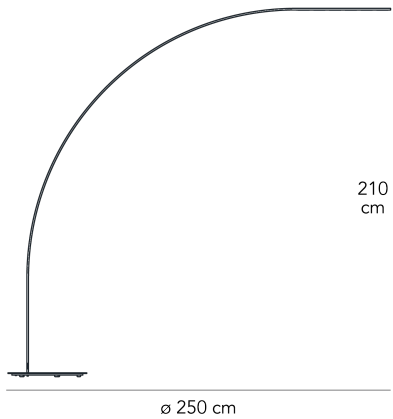

MADE IN

IT

ALIMENTATION CABLE

Black

DIMMER

Dimmer included

CERTIFICATIONS

CE **ENEC** **IP20** *Classe II*

COLOR

MATERIAL DESCRIPTION

metal

COLOR DESCRIPTION SKU

white

GROUP TENSION

Integrated Led

ENERGY CLASS

F

LIGHT SOURCE

LED 240x22W (2700K, CRI>80, 2400Lm)

SKU

F414330200BIWL