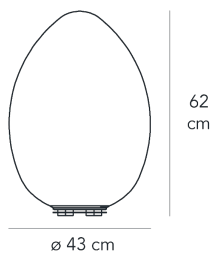

MADE IN

IT

MATERIAL DESCRIPTION

polyethylene

ALIMENTATION CABLE

Black

COLOR DESCRIPTION SKU

white