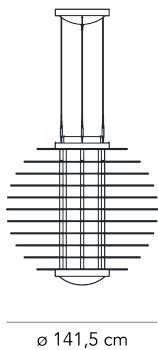

0024XXL

Gio Ponti, 1933

A series of horizontal discs in clear tempered glass for a true light installation. Available in floor and suspension versions, also in an XXL size with triple the diameter of the classic lamp, reaching 150 cm. Its jumbo personality brings timeless elegance to even the largest of interiors.

Suspension lamp with diffused and dimmable light (DALI). Frame and ceiling rose made of chromed brass. Four steel suspension cables. Discs made of transparent tempered glass. A version with methacrylate discs and/or emergency lighting is available on request. Central diffuser made of sandblasted and heat-resistant glass. Transparent power cable. Bulb not included.

MADE IN

IT

MATERIAL DESCRIPTION

glass, metal

ALIMENTATION CABLE

Transparent

COLOR DESCRIPTION SKU

transparent