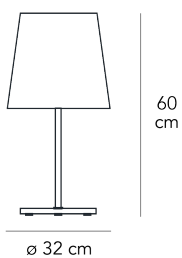

Table lamp with diffused light and dimmable by switch button. Frame made of brushed nickel-plated metal. Opaline blown glass diffuser. Black power cable, dimmer and plug. European two-pole plug. Bulb not included.