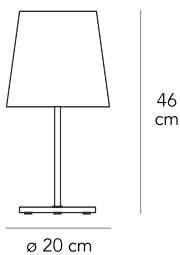

Table lamp with diffused light and dimmable by switch button. Frame made of brushed nickel-plated metal. Opaline blown glass diffuser. Black power cable, dimmer and plug. European two-pole plug. Bulb not included.

MADE IN

IT

MATERIAL DESCRIPTION

glass, metal

ALIMENTATION CABLE

Black

COLOR DESCRIPTION SKU

Nickel, White