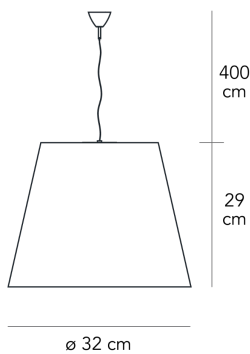

AMAX SMALL

Charles Williams, 2003

Extra-large interpretation of the classic FontanaArte lampshade, Amax is a family of suspension lamp. For the larger sizes, the hanging lamp has a bottom disc that covers and hides the light sources from view.

Suspension lamp with diffused and dimmable light. Chromed metal frame. White polyethylene diffuser. Steel suspension cable. Red fabric power cable. Ceiling rose made of chromed thermoplastic material. Bulb not included.