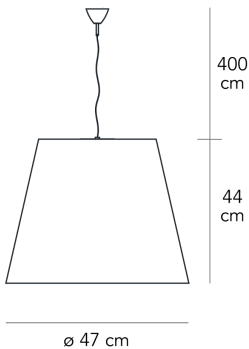

AMAX MEDIUM

Charles Williams, 2003

Extra-large interpretation of the classic FontanaArte lampshade, Amax is a family of suspension lamp. For the larger sizes, the hanging lamp has a bottom disc that covers and hides the light sources from view.

Suspension lamp with diffused and dimmable light. Chromed metal frame. White polyethylene diffuser. Steel suspension cable. Red fabric power cable. Ceiling rose made of chromed thermoplastic material. Bulb not included.