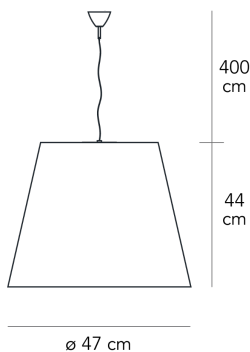

MADE IN

IT

ALIMENTATION CABLE

Red

DIMMER

Dimmable

CERTIFICATIONS

CE **IP20**

COLOR

MATERIAL DESCRIPTION

polymer, metal

COLOR DESCRIPTION SKU

white

GROUP TENSION

Bulb

ENERGY CLASS

A → G

LIGHT SOURCE

1x max 150W E27

SKU

F544485350BINE