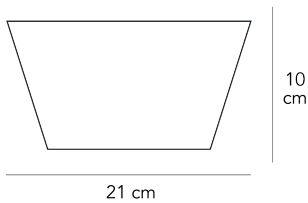

ANANAS MEDIUM

Vico Magistretti, 1999

Wall lamp with timeless design. Ananas produces diffused, indirect up- or down-lighting, depending on how it is installed.

Wall lamp with diffused and dimmable light. Nickel-plated metal frame. Stratified blown glass diffuser. Bottom cover glass made of tempered and sandblasted. Bulb not included.