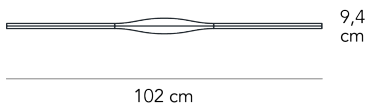

Wall lamp with indirect and dimmable light 1-10 V. Body made of glossy painted and die-cast aluminum. Apex can be installed horizontally or vertically.

MADE IN
IT

DIMMER
Dimmable

CERTIFICATIONS
CE ENEC IP20

COLOR

MATERIAL DESCRIPTION
metal

COLOR DESCRIPTION SKU
black

GROUP TENSION
Integrated Led

ENERGY CLASS
A++ >> A

RECOMMENDED SOURCE
LED 2x7W (3000K, CRI>80, 2x900Lm)

SKU
F431145200NELE