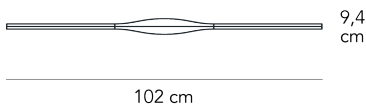

Wall lamp with indirect and dimmable light 1-10 V. Body made of glossy painted and die-cast aluminum. Apex can be installed horizontally or vertically.

MADE IN

IT

MATERIAL DESCRIPTION

metal

DIMMER

Dimmable

COLOR DESCRIPTION SKU