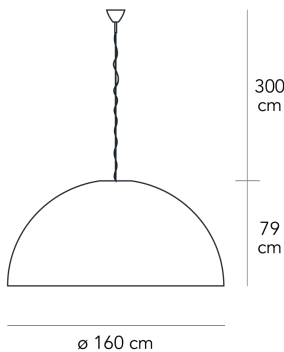

AVICO MEDIUM

Charles Williams, 2006

Big-impact suspension lamp, spectacular thanks to its large sizes, available in 120 and 160 centimetre diameters. Diffuser in silver and gold on request. Available separately a bottom disc that covers and hides the light sources.

Suspension lamp with direct and dimmable light. Chromed metal frame. Polyethylene diffuser. Steel suspension cable. Polycarbonate locking disc with telescopic stem and anchor cap available separately as optional. Transparent fabric power cable. Ceiling rose made of thermoplastic and mettalic material. Bulb not included.