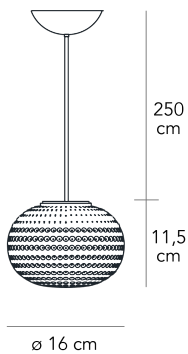

BIANCA SMALL

Matti Klenell, 2015

the mould, but relies solely on the glassblower's skill and lung capacity. Bianca is available in the following versions: table-top without stem, floor-standing with base and stem, pendant, wall-mounted and ceiling-mounted. The matt white coating applied to the various metal supports evokes the name and colour of the diffuser. Bianca produces a very warm, diffused and enveloping light emission in the surrounding environment...

Suspension lamp with diffused light, phase cut dimmer. Milk-white diffuser made of blown glass with satin-finish. Transparent power cable. Painted polycarbonate ceiling rose. Integrated led.

MADE IN

IT

ALIMENTATION CABLE