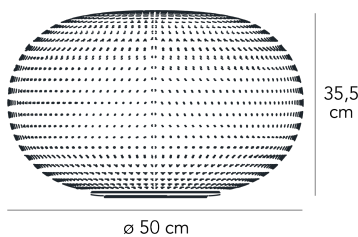

BIANCA LARGE

Matti Klenell, 2015

the mould, but relies solely on the glassblower's skill and lung capacity. Bianca is available in the following versions: table-top without stem, floor-standing with base and stem, pendant, wall-mounted and ceiling-mounted. The matt white coating applied to the various metal supports evokes the name and colour of the diffuser. Bianca produces a very warm, diffused and enveloping light emission in the surrounding environment...

MADE IN

IT

MATERIAL DESCRIPTION

glass, metal

ALIMENTATION CABLE

Transparent

COLOR DESCRIPTION SKU

white