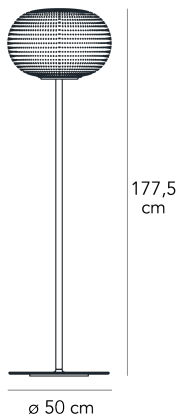

BIANCA LARGE

Matti Klenell, 2015

the mould, but relies solely on the glassblower's skill and lung capacity. Bianca is available in the following versions: table-top without stem, floor-standing with base and stem, pendant, wall-mounted and ceiling-mounted. The matt white coating applied to the various metal supports evokes the name and colour of the diffuser. Bianca produces a very warm, diffused and enveloping light emission in the surrounding environment...

Floor lamp with diffused and dimmable light with sliding switch. Milk-white diffuser made of blown glass with satin-finish. Painted metal frame. Transparent power cable, dimmer and plug. European two-pole plug. Bulb not included.

MADE IN

IT

MATERIAL DESCRIPTION

glass, metal

ALIMENTATION CABLE

Transparent

COLOR DESCRIPTION SKU

white