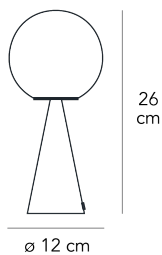

MADE IN

IT

MATERIAL DESCRIPTION

glass, metal

ALIMENTATION CABLE

Transparent

COLOR DESCRIPTION SKU

yellow

DIMMER

Not dimmable

GROUP TENSION

Bulb

CERTIFICATIONS

CE ENEC IP20 *Classe II*

ENERGY CLASS

A → G