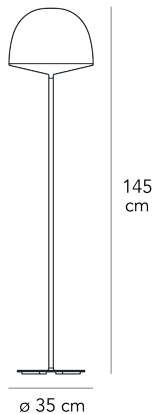

CHESHIRE MEDIUM

GamFratesi, 2013

It echoes the studio's Nordic imprint in its simplicity and functional aspects. The opaline polycarbonate diffuser ensures soft lighting, while the colored one spreads the light downwards in the table and floor versions or upwards in the hanging model.

Floor lamp with direct light not dimmable. Painted metal frame. Top diffuser made of painted polycarbonate; bottom diffuser made of opaline polycarbonate. Transparent power cable, plug and switch. European two-pole plug. Bulb not included.