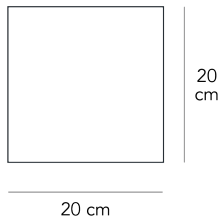

CORRUBEDO

David Chipperfield, 2005

Corrubedo is a wall lamp with a rigorous geometric line that can be installed with the light source pointing upwards or downwards depending on where you want to direct the light. It is available with a white or mirrored front screen.

Wall lamp with indirect light not dimmable. Frame made of glossy painted metal with mirror front screen. Satin glass side diffusers. Integrated led.

MADE IN
IT

DIMMER
Dimmable

CERTIFICATIONS
CE **EAC** **IP20** 