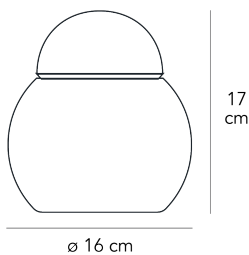

MADE IN

IT

MATERIAL DESCRIPTION

glass

ALIMENTATION CABLE

Black

COLOR DESCRIPTION SKU

white

DIMMER

Not dimmable

GROUP TENSION

Bulb

CERTIFICATIONS

ENERGY CLASS

A++ >> E

COLOR

RECOMMENDED SOURCE

LED 1x3,3W E27 (2700K, 250Lm) or HA 1x20W E27 (2700K, 235Lm)

SKU

F502800100BINE