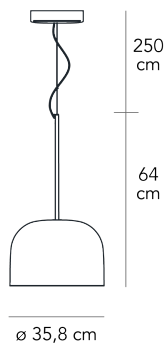

## EQUATORE MEDIUM

Gabriele e Oscar Buratti, 2017  
cap and a copper-colored frame....

Suspension lamp with diffused light dimmable 1-10 V generated by led inserted into two overlapping polycarbonate discs. The bottom disc directs the light output downward, the upper one illuminates the glass cap. Galvanized metal frame. Diffuser made of transparent and coloured glass. Steel suspension cable. Black power cable. Ceiling rose made of white painted metal. Integrated led.