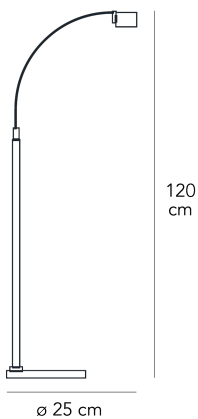

Floor lamp with directional and dimmable light with sliding switch. Frame made of chromed metal with 360° adjustable body. Polished float-glass base. Pivoting diffuser fins made of anodized aluminium. Protection screen of the bulb made of sandblasted glass. Electrical connection between base and body through jack. Black power cable, switch and plug. European two-pole plug power supply. Bulb not included.

MADE IN

IT

MATERIAL DESCRIPTION

glass, metal

ALIMENTATION CABLE

Black

COLOR DESCRIPTION SKU

chrome