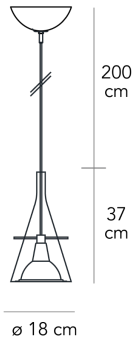

FLÛTE SMALL

Franco Raggi, 1999

A glass cone holds the chromed aluminum reflector, supported by three slender metal rods. Equilibrium and lightness for this family of lamps available in floor and wall versions, for indirect light emission, and in a hanging version, for direct focused light.

Suspension lamp with direct light, phase cut dimmer. Transparent borosilicate glass diffuser. Reflector and support made of galvanized metal. Transparent power cable. Chromed polycarbonate ceiling rose. Integrated led.