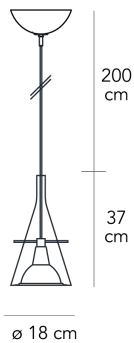

FLÛTE SMALL

Franco Raggi, 1999

A glass cone holds the chromed aluminum reflector, supported by three slender metal rods. Equilibrium and lightness for this family of lamps available in floor and wall versions, for indirect light emission, and in a hanging version, for direct focused light.

Suspension lamp with direct light, phase cut dimmer. Transparent borosilicate glass diffuser. Reflector and support made of galvanized metal. Transparent power cable. Chromed polycarbonate ceiling rose. Integrated led.