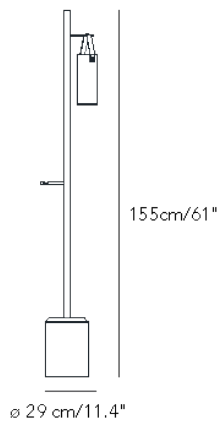

GALERIE MEDIUM

Federico Peri, 2017

, and at the same time elegant and balanced. Galerie expresses the memory of days gone by in a contemporary key. ...

Floor lamp with diffused light and dimmable by switch button. Frame made of painted metal. Base made of sandblasted Carrara marble. Diffuser placeable at a different height and made of four layers of different colour of blown glass. This processing allows to have a double colouring of the diffuser: satin white when the lamp is off and amber when it is on. Leather diffuser support. Black power cable, switch and plug. Plug-in power supply with interchangeable plugs (UK- USA- UE- CHN). Integrated led.

MADE IN

IT

MATERIAL DESCRIPTION

glass, metal, marble

ALIMENTATION CABLE

Black

COLOR DESCRIPTION SKU

quartz, white