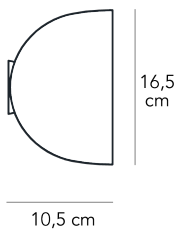

Wall lamp with directional light, phase cut dimmer. Painted metal frame. Thanks to its dual-axis rotation frame, it has the distinguishing feature rotating on both longitudinal and transverse axes, for total light management. The Up/Down movement on the external diffuser widens and narrows the ray of light. Integrated led.