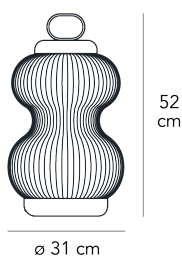

MADE IN

IT

MATERIAL DESCRIPTION

glass, metal

ALIMENTATION CABLE

Black

COLOR DESCRIPTION SKU

black, white

DIMMER

Dimmer included

GROUP TENSION

Integrated Led

CERTIFICATIONS

ENERGY CLASS

A++ >> A

COLOR

RECOMMENDED SOURCE

LED 13W (2700K, CRI>90, 900Lm)

SKU

F438505150NBWL