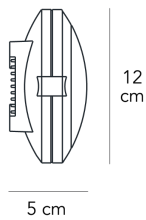

KODO

Metis Lighting, 1998

Simple, minimal, compact. Wall or ceiling mounted, it can be installed indoor and outdoors, is small in size.

Wall/ceiling lamp with diffused and dimmable light. Frame made of chromed die-cast aluminium. Prismatic glass diffuser. Bulb and transformer not included.