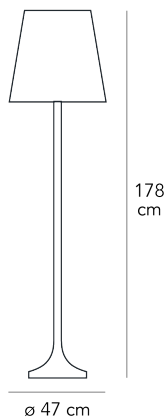

Floor lamp with dual switching. Painted metal frame. Diffuser made of blown glass with satin-finish. Partially dimmable light with sliding switch. Black power cable, dimmer and plug. European two-pole plug. Bulb not included.

MADE IN

IT

MATERIAL DESCRIPTION

glass, metal

ALIMENTATION CABLE

Black

COLOR DESCRIPTION SKU

white