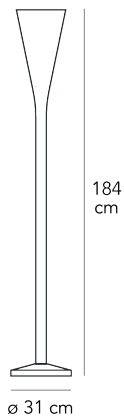

MADE IN

IT

MATERIAL DESCRIPTION

painted metal

ALIMENTATION CABLE

Black

COLOR DESCRIPTION SKU

blue

DIMMER

Dimmer included

GROUP TENSION

Integrated Led

CERTIFICATIONS

RECOMMENDED SOURCE

LED 30W (3000K, CRI>80, 3000Lm)

COLOR

SKU

F005630210BLWL