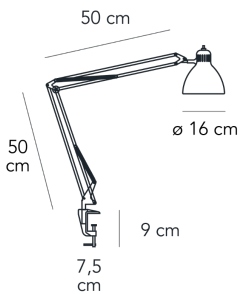

Table lamp with direct light not dimmable. Rotating on/off switch placed on the diffuser head. Adjustable clamp and body made of painted metal. Black power cable and plug. European two-pole plug. Bulb not included.