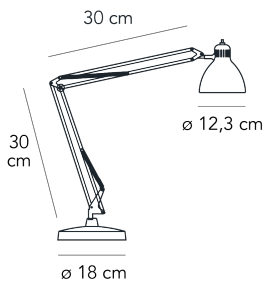

Table lamp with direct light not dimmable. Rotating on/off switch placed on the diffuser head. Adjustable clamp and body made of painted metal. Black power cable and plug. European two-pole plug. Bulb not included.