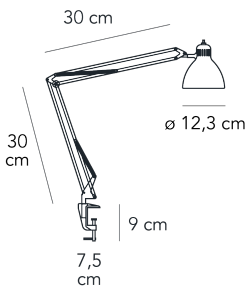

Table lamp with direct light not dimmable. Rotating on/off switch placed on the diffuser head. Adjustable clamp and body made of painted metal. Black power cable and plug. European two-pole plug. Bulb not included.