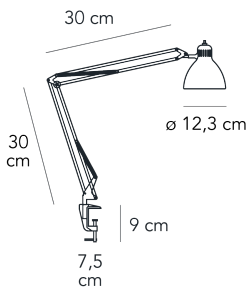

Table lamp with direct light not dimmable. Rotating on/off switch placed on the diffuser head. Adjustable clamp and body made of painted metal. Black power cable and plug. European two-pole plug. Bulb not included.