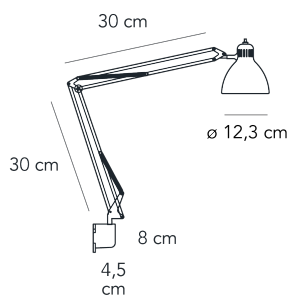

Wall lamp with direct light not dimmable. Wall support and pivoting body in chromed metal. Lighting on by rotation switch placed on the head of the diffuser. Black cable and plug. European two-pole plug. Bulb not included.