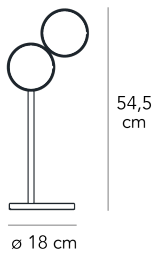

Floor lamp directional and dimmable light with button switch. Frame and base made of painted metal. The discs that make up the lamp are adjustable separately. Frosted pressed glass diffusers painted internally. Black power cable, dimmer and plug. Plug-in power supply with interchangeable plugs (UK - USA - UE). Integrated led.