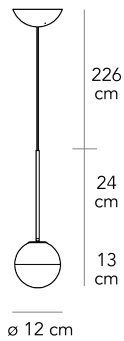

Suspension lamp with diffused and dimmable light. Frame made of chromed metal with double interchangeable stem. Diffuser made of opalyne blown glass with satin-finish. Transparent power cable. Painted polycarbonate ceiling rose. Bulb not included.