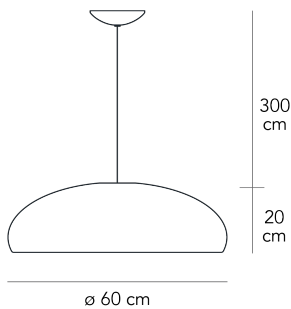

Suspension lamp with direct and dimmable light. Top diffuser made of painted metal. Bottom diffuser made of opaline polycarbonate. Transparent power cable. Chromed polycarbonate ceiling rose. Bulb not included.