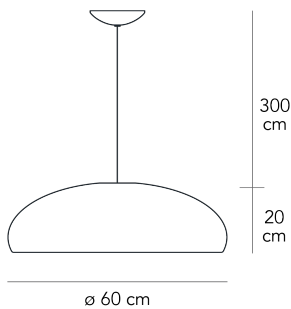

PANGEN

FontanaArte, 2012

This lampshade is a fluid, minimal dome shape, its lacquer finish and modern colors ensuring surprising lighting. Available in suspension and ceiling mounted versions.

Suspension lamp with direct and dimmable light. Top diffuser made of painted metal. Bottom diffuser made of opaline polycarbonate. Transparent power cable. Chromed polycarbonate ceiling rose. Bulb not included.

MADE IN

IT

MATERIAL DESCRIPTION

polymer, metal

ALIMENTATION CABLE

Transparent

COLOR DESCRIPTION SKU

red