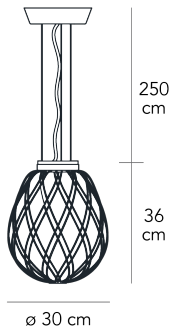

## PINECONE MEDIUM

Paola Navone, 2016

and visually pleasing diffused light. The lighting fixture makes a highly appealing and striking impact either switched on or off...

Suspension lamp with diffused and dimmable light. Enclosed diffuser made of transparent blown glass. Cage and base made of chromed metal. Transparent power cable. Bulb not included.

**MADE IN**  
IT

**ALIMENTATION CABLE**  
Transparent

**DIMMER**  
Dimmable

**CERTIFICATIONS**  
**CE** **EAC** **IP20** 

**COLOR**  

**MATERIAL DESCRIPTION**  
glass, galvanized metal

**COLOR DESCRIPTION SKU**  
transparent, chrome