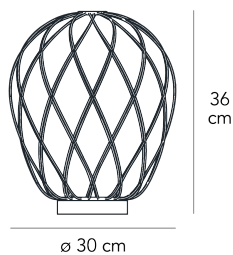

PINECONE MEDIUM

Paola Navone, 2016

and visually pleasing diffused light. The lighting fixture makes a highly appealing and striking impact either switched on or off....

Table lamp with diffused and dimmable light. Enclosed diffuser made of frosted blown glass.. Cage and base made of galvanized metal. Transparent power cable, dimmer and plug. European two-pole plug. Bulb not included.

MADE IN

IT

MATERIAL DESCRIPTION

glass, galvanized metal

ALIMENTATION CABLE

Transparent

COLOR DESCRIPTION SKU

white, gold